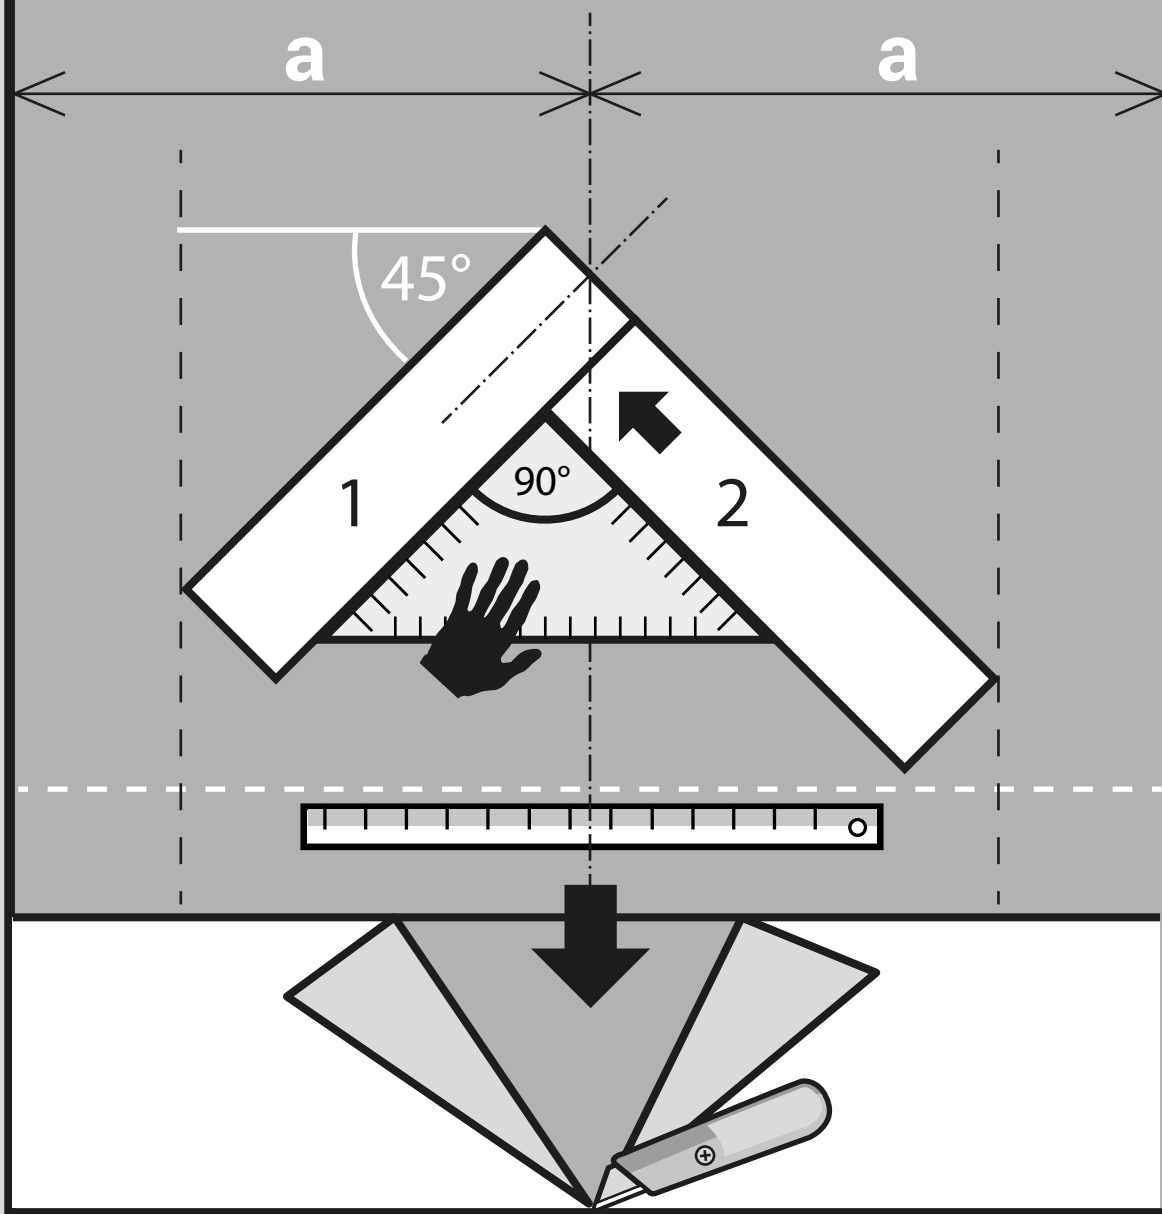

Herringbone 1/2

COMMERCIAL

LUXURY VINYL TILES