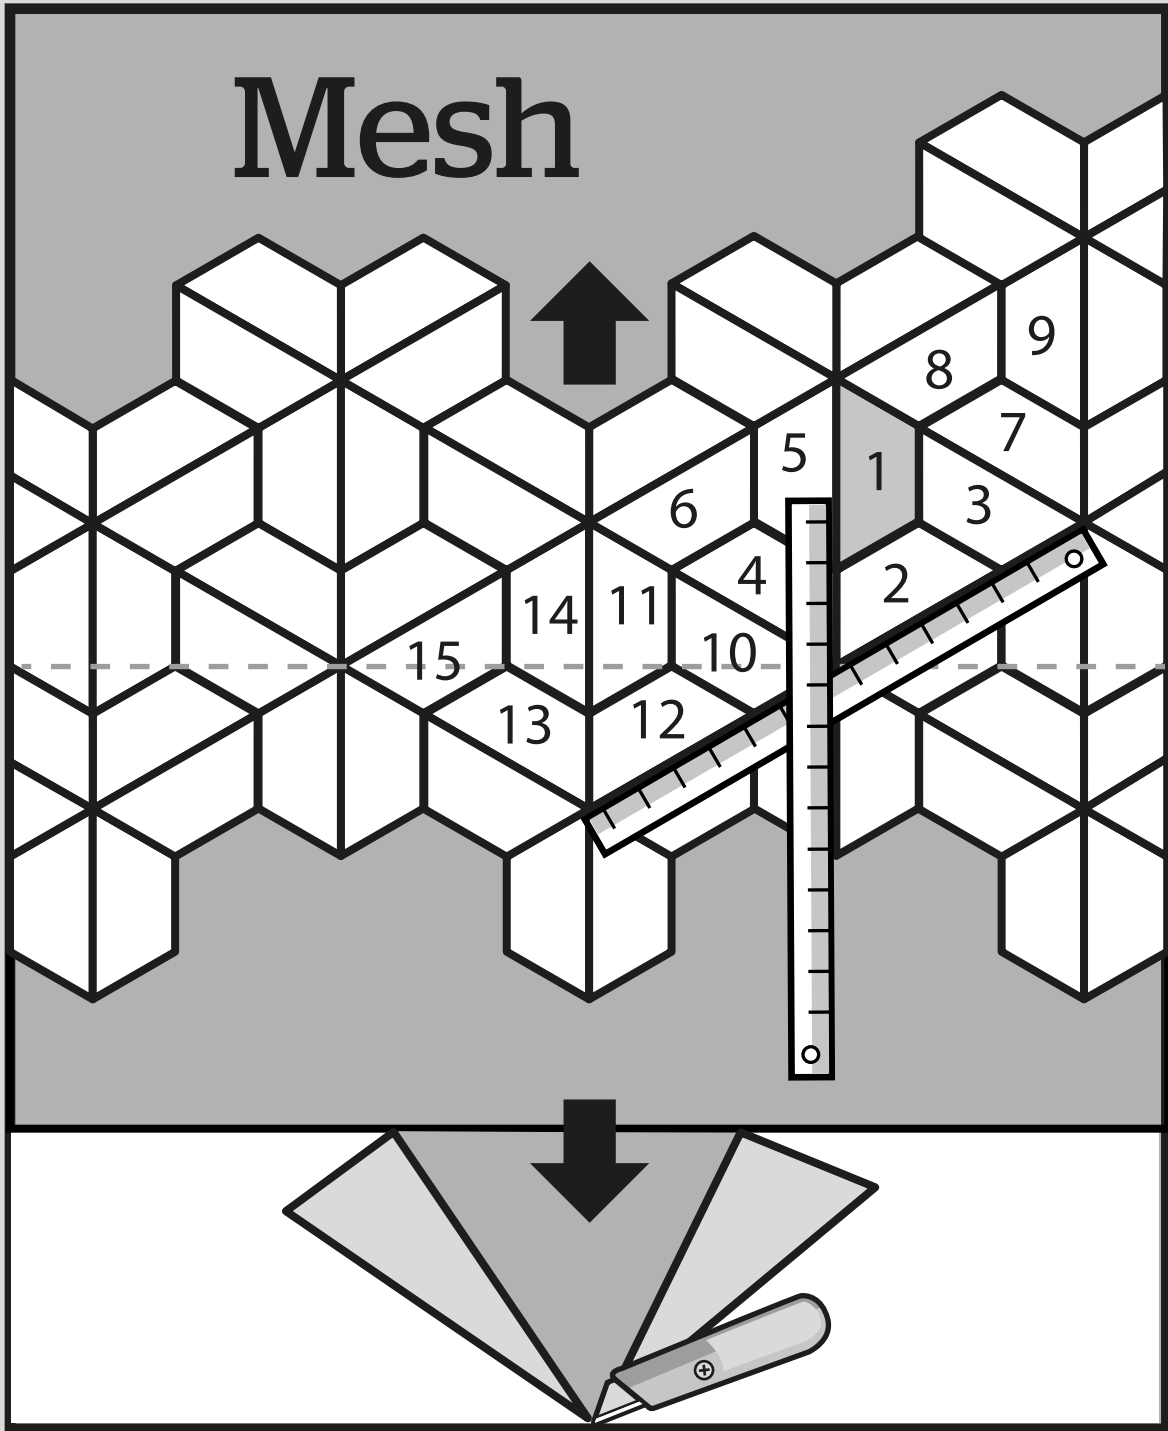

Mesh

COMMERCIAL

LUXURY VINYL TILES