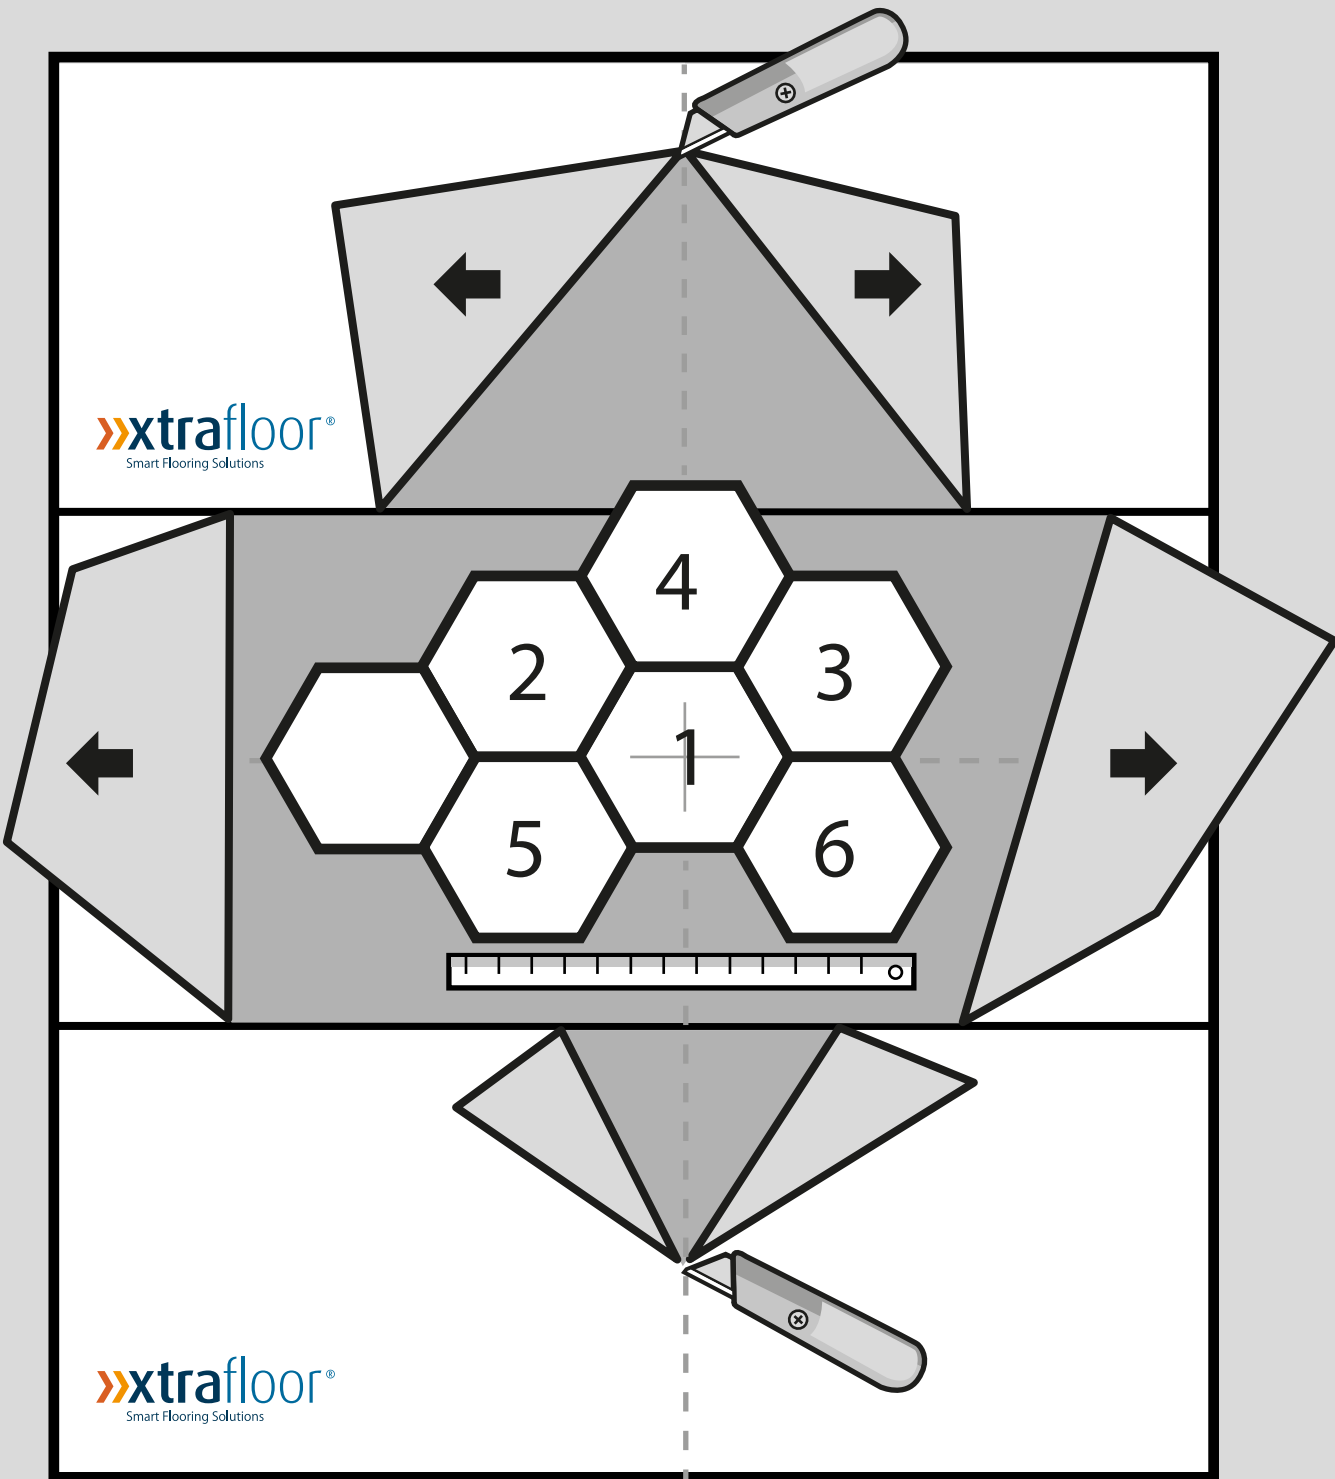

COMMERCIAL

LUXURY VINYL TILES