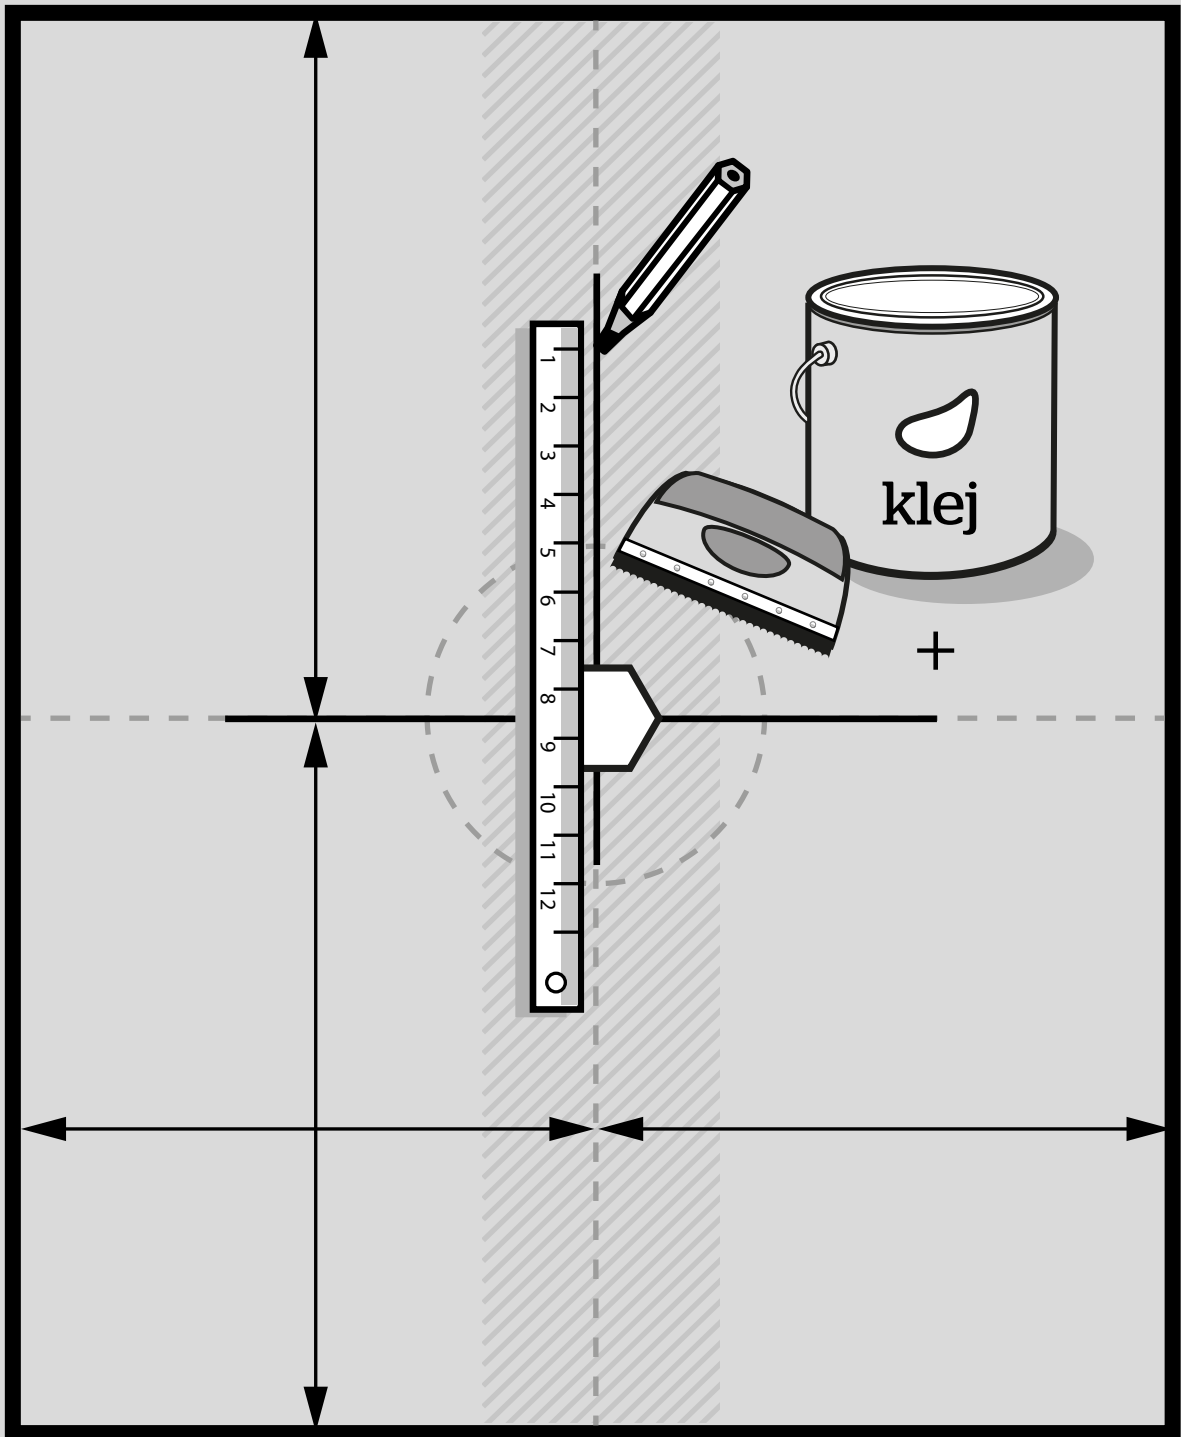

COMMERCIAL

LUXURY VINYL TILES