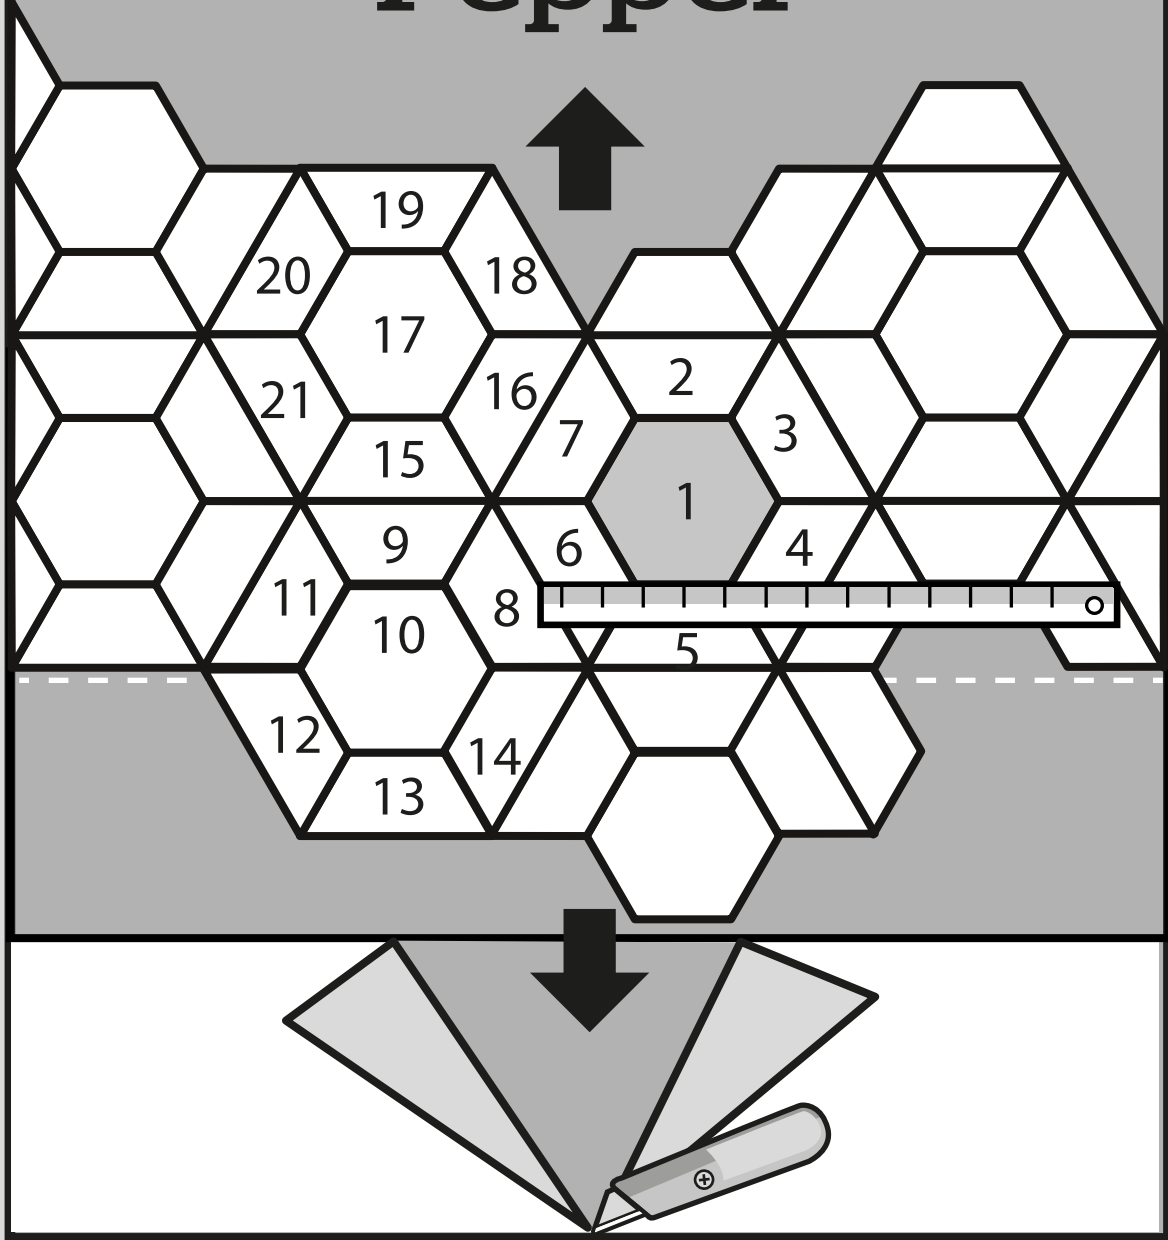

Pepper

COMMERCIAL

LUXURY VINYL TILES