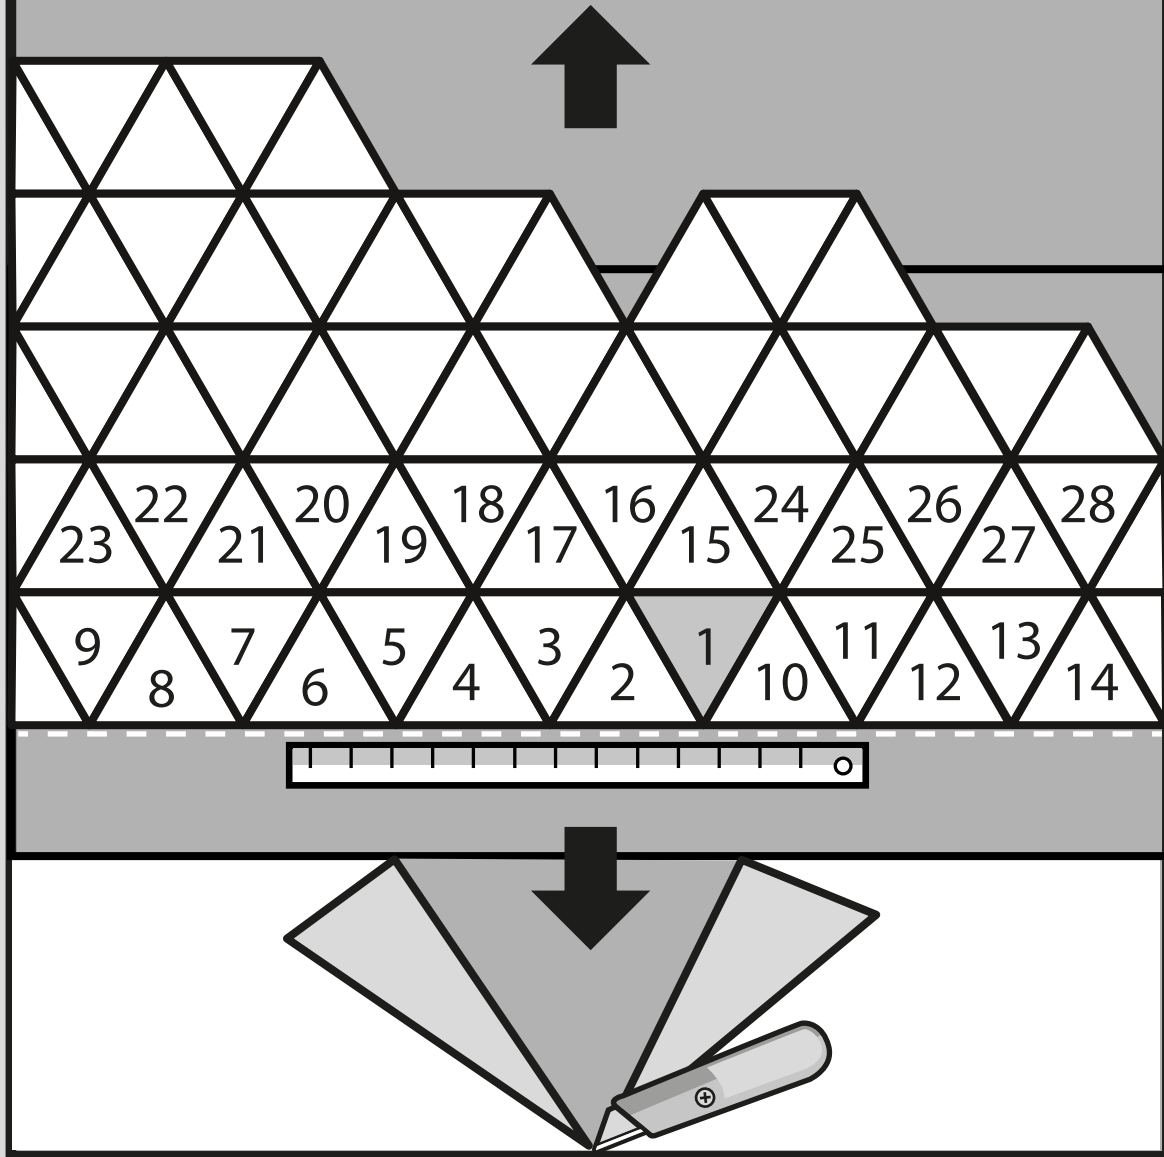

Triangle

COMMERCIAL

LUXURY VINYL TILES