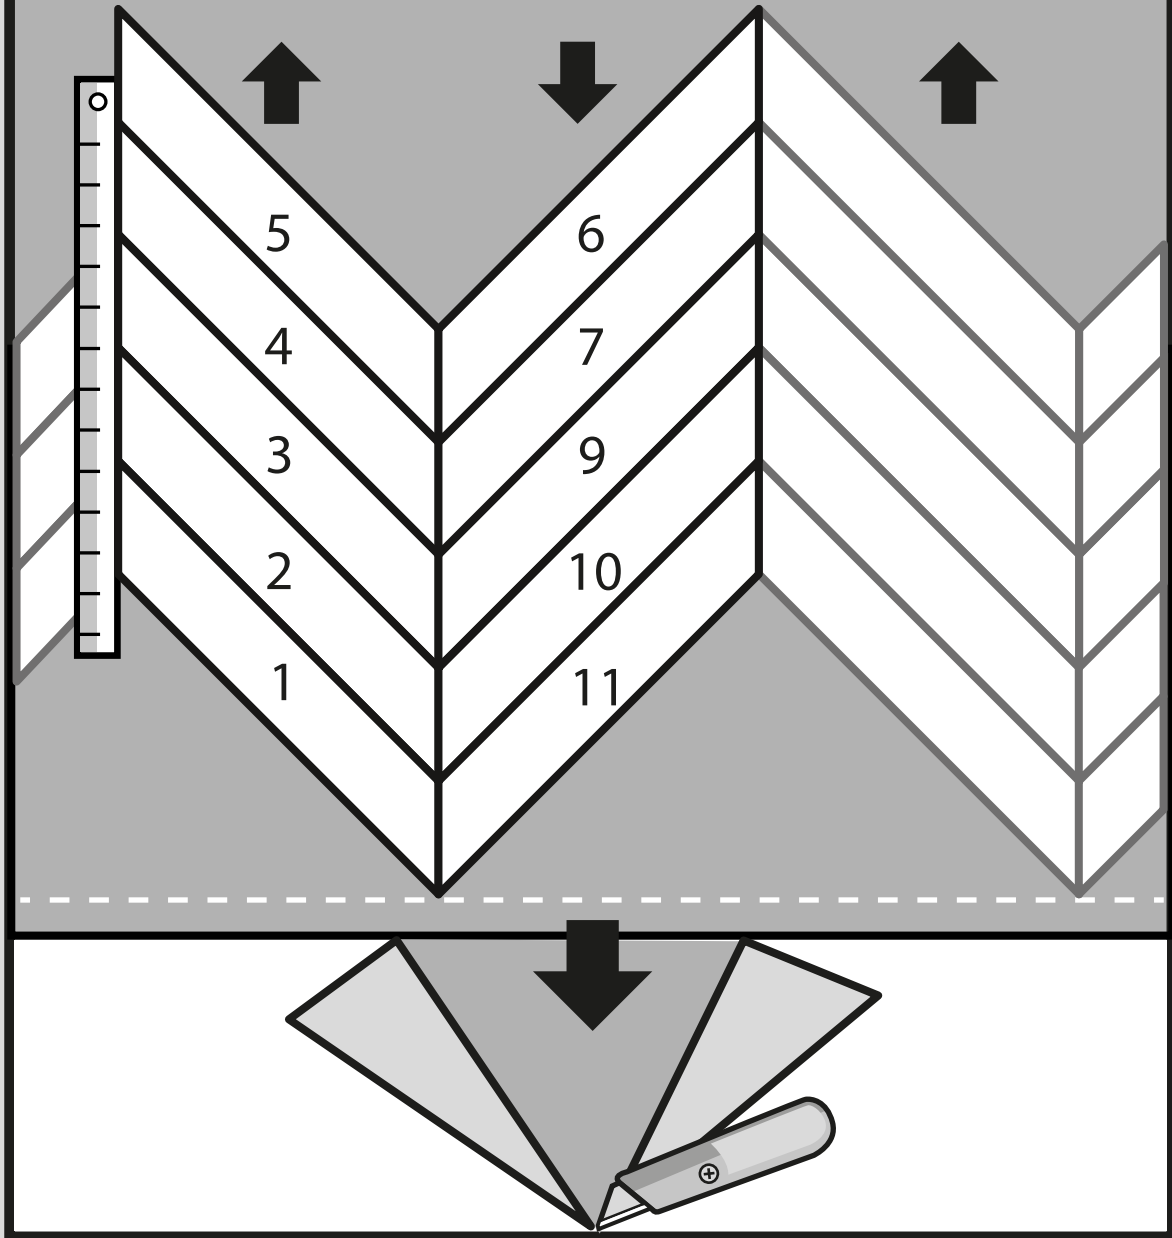

Chevron

COMMERCIAL

LUXURY VINYL TILES