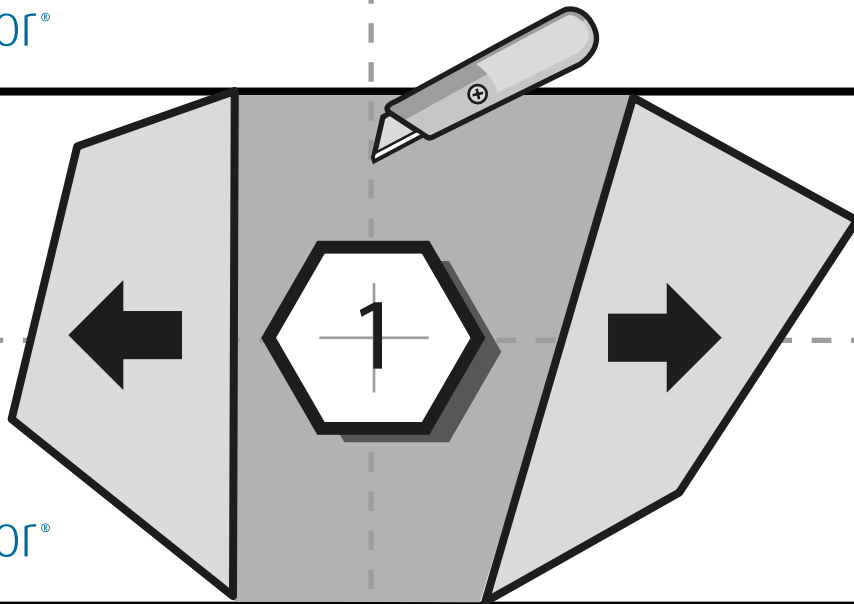

xtrafloor®
Smart Flooring Solutions

xtrafloor®
Smart Flooring Solutions

xtrafloor®
Smart Flooring Solutions

COMMERCIAL

LUXURY VINYL TILES