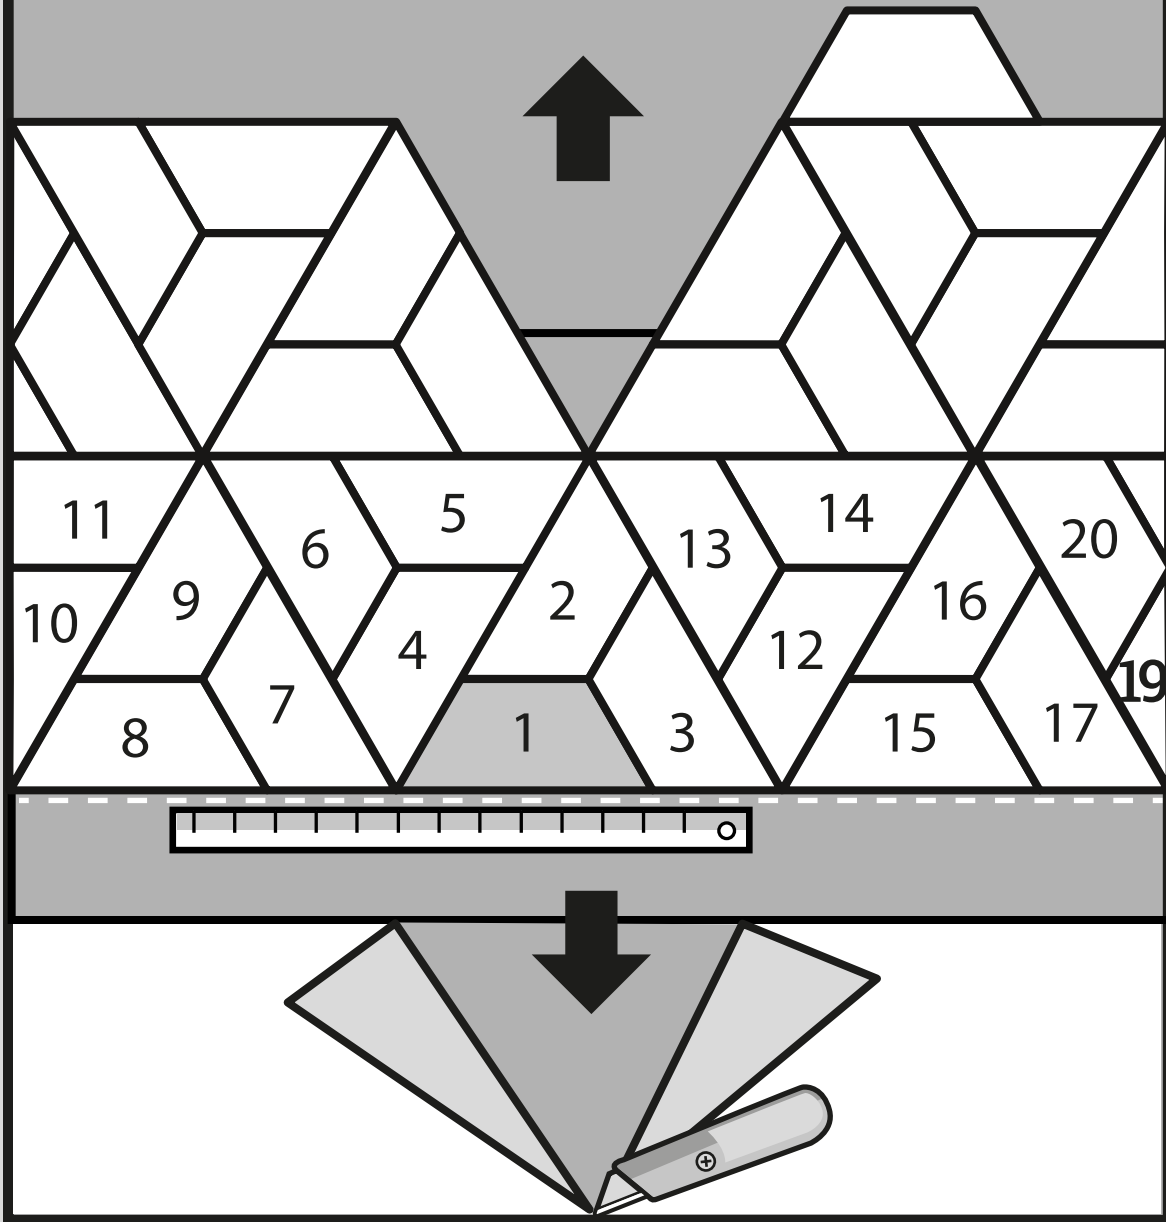

Vortex

COMMERCIAL

LUXURY VINYL TILES