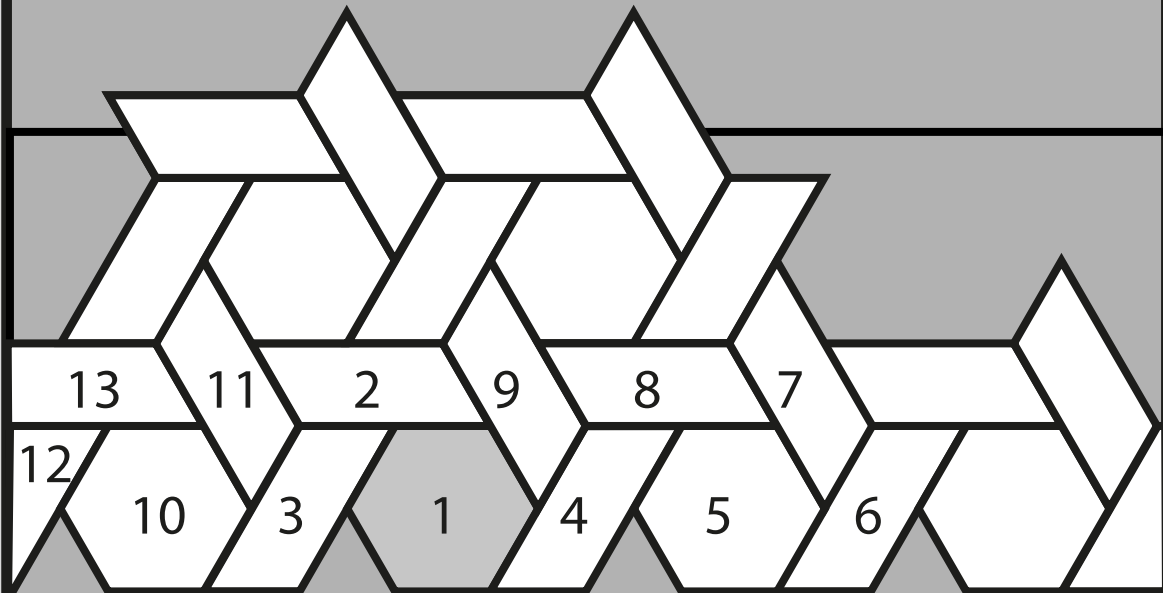

Wicker

COMMERCIAL

LUXURY VINYL TILES