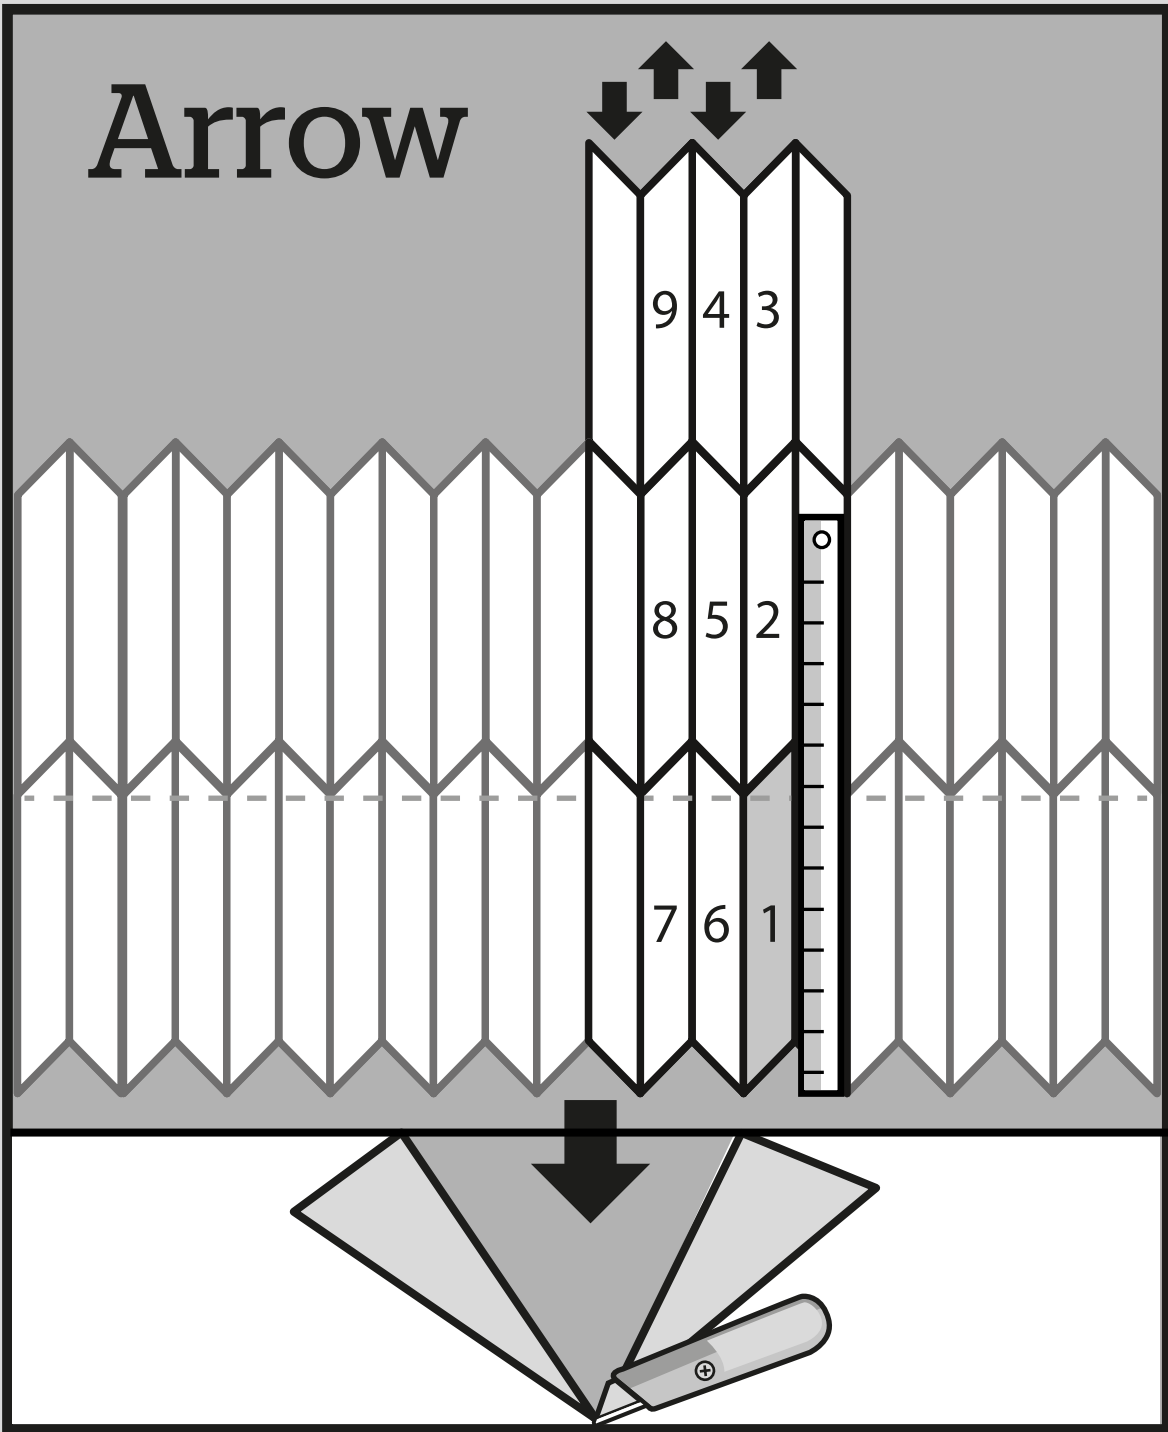

COMMERCIAL

LUXURY VINYL TILES