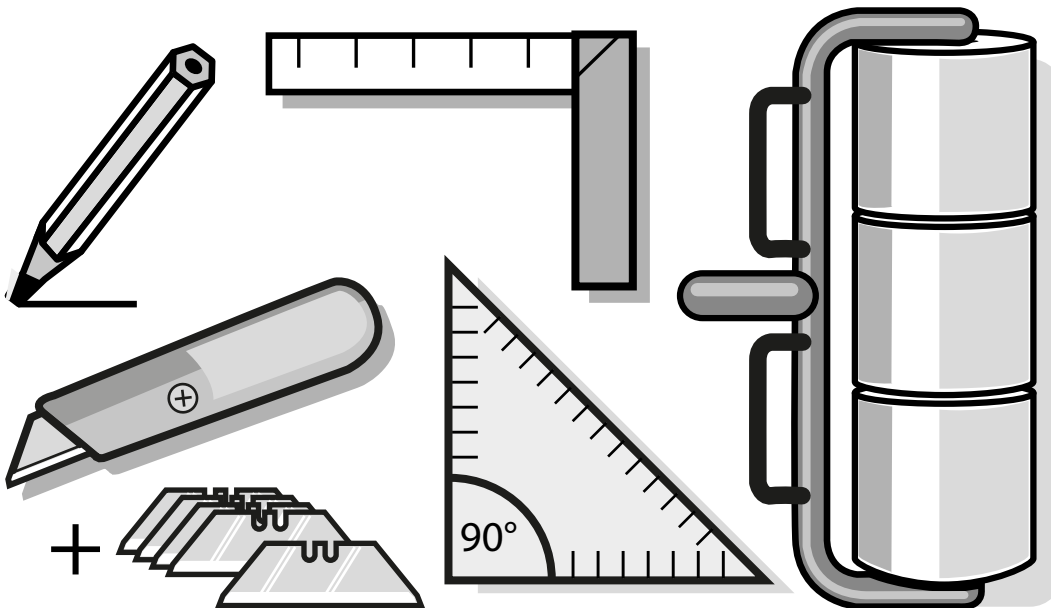

Narzędzia

COMMERCIAL

LUXURY VINYL TILES