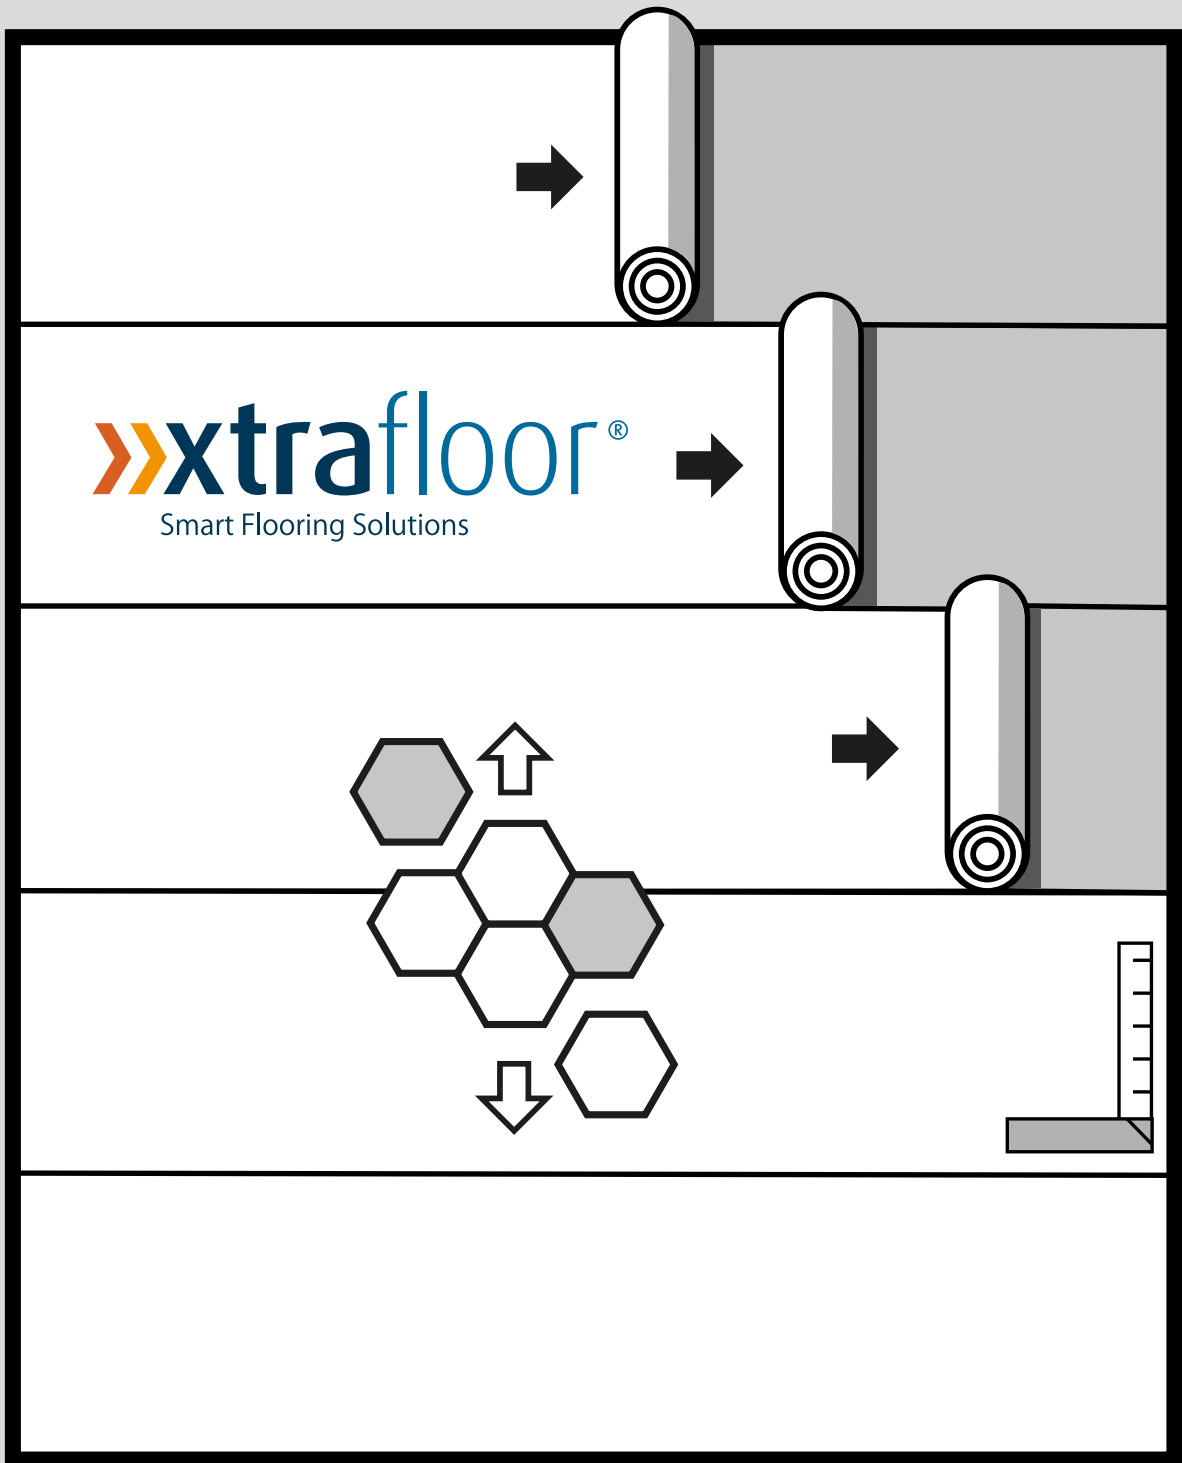

COMMERCIAL

LUXURY VINYL TILES