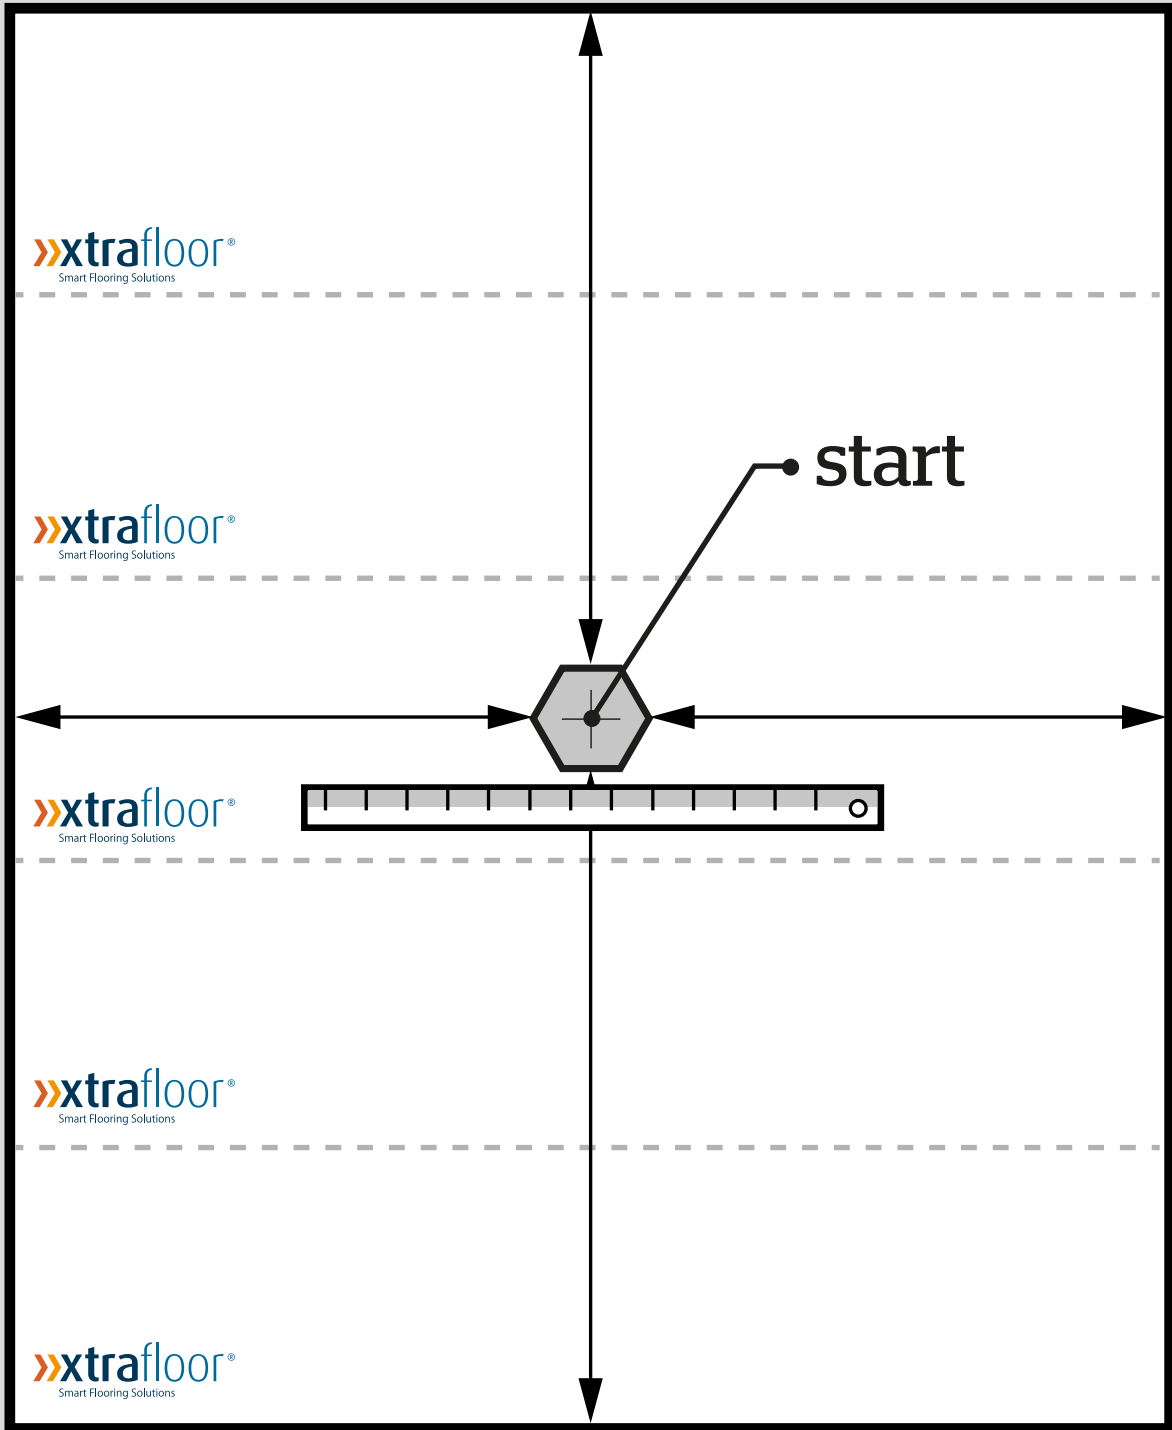

COMMERCIAL

LUXURY VINYL TILES